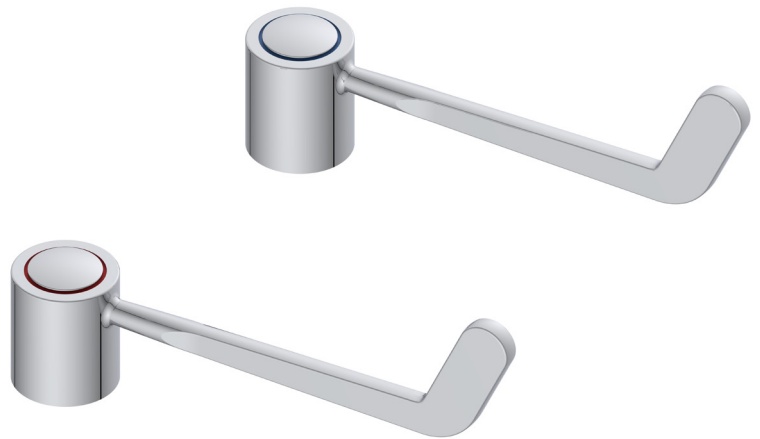

Lever

6" Lever Handles To Suit DLV Range

Product Code:DLV002

Finish: Chrome

Features

Construction: Brass

Inlet Connections: N/A

- Easily identifiable red and blue indices
- Long lever for easy of use and operation by closed fist