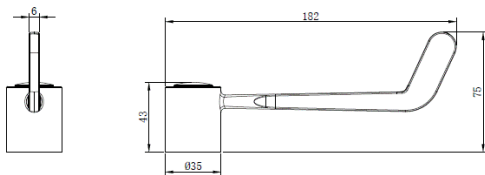

Lever

6" Lever Handles To Suit DLV Range

Product Code:DLV002

Finish: Chrome

Features

Construction: Brass

Inlet Connections: N/A

- Easily identifiable red and blue indices
- Long lever for easy of use and operation by closed fist