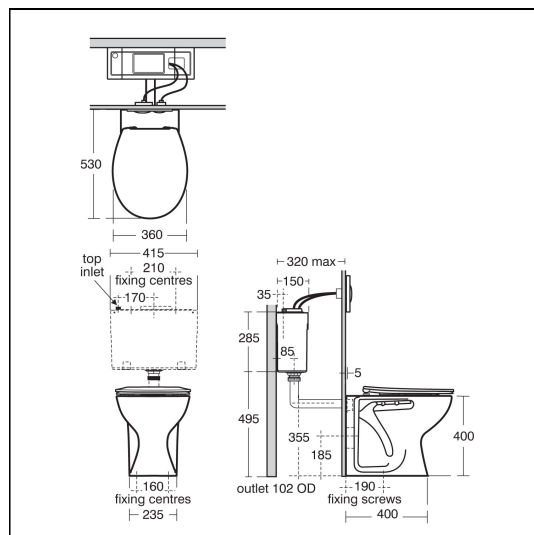

### ILLUSTRATED

- E8974** Sandringham 21 back to wall WC pan with horizontal outlet
- S3636** Conceala 2 cistern delay fill 4.5/3 or 4/2.6 litre dual flush valve bottom supply and internal overflow, alternative height plastic flushbends, no flushplate
- E1316** Seat and cover, normal close
- S4397** Contemporary flush plate dual flush, Armitage Shanks logo for Conceala 2 cisterns
- S9101** Domex screws (pair)

### OPTIONS

- S4270** Conceala 2 cistern 4.5 litre single flush valve delay fill bottom supply and internal overflow, alternative height plastic flushbends
- S3624** Conceala 2 cistern 6/4 litre dual flush valve top inlet and internal overflow, alternative height plastic flushbends
- S3640** Conceala 2 cistern 4.5 litre single flush valve side supply and internal overflow, alternative height plastic flushbends
- S3620** Conceala 2 cistern 4.5 or 6 litre single flush syphon side supply and internal overflow, alternative height plastic flushbends, no lever
- S3621** Conceala 2 cistern 4.5 or 6 litre single flush syphon bottom supply and internal overflow, alternative height plastic flushbends no lever
- S3599** Sensorflow 21 WC flushing device, panel mounted sensor complete with concealed valve and 4 or 4.5 litre duct cistern
- S3604** Sensorflow 21 WC flushing device, panel mounted sensor complete with concealed valve and 4 or 4.5 litre delay fill duct cistern
- S3643** Conceala 2 cistern 4.5/3 or 4/2.6 litre dual flush valve side supply and internal overflow, alternative height plastic flushbends, no flushplate
- S2985** Sandringham 21 seat and cover, slow close
- E1317** Sandringham 21 seat and cover, metal hinges, normal close
- E1319** Sandringham 21 seat no cover, metal hinges, normal close
- S4463** Palm push button Pneumatic, plastic for 31mm

#### Capacity

- S3636** 5 litres