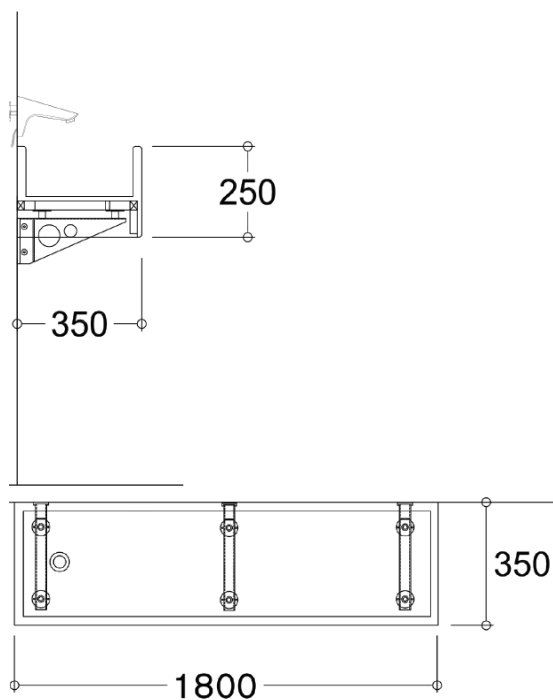

Note: Photo for illustration purpose only

SanCeram 1800mm Washtrough

Code
SCTR104

Description

SanCeram 1800mm long solid surface washtrough for deck mounted taps.

Features

- Strong, robust and repairable material.
- Single left handed waste outlet point.
- Ideal for three tap stations.
- Designed for wall mounted installation.

Product Options

SCTR103: SanCeram 1800mm washtrough for wall mounted taps.

Associated Items required:

0600220: Cantilever brackets for wall mounted tap profile trough (3 required)

Trap Options

C10R: 1 ½" resealing plastic bottle trap

Waste Options

TSWC109: 1 ½" strainer waste 80mm, unslotted

Material

Solid Surface

Finish

Alpine White

Size

SCTR103: 1800 x 350 x 250mm

SCTR104: 1800 x 530 x 250mm

SCTR103: For Wall Mounted Taps

SCTR104: For Deck Mounted Taps