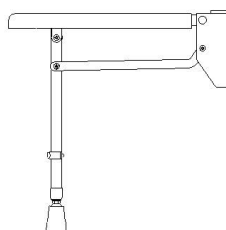

Wall mounted shower seat with legs - Padded

Code
SHSEAT201

Description
Wall mounted shower seat with legs - padded

- Features**
- Non-corrosive aluminum and stainless steel frame
 - Padded seat
 - Durable clip-on moulded plastic seat
 - Height adjustable, E-clip for 25mm increments
 - Foot thread for fine adjustment
 - 190kg max rated load

Pad for seat and back rest is 20mm thick