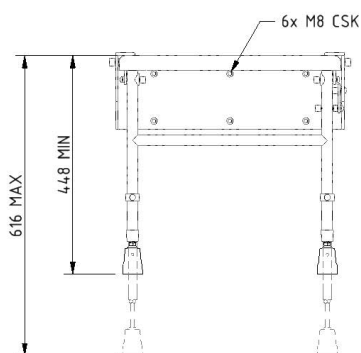

Wall mounted shower seat with legs - Padded

Code
SHSEAT201

Description
Wall mounted shower seat with legs - padded

- Features**
- Non-corrosive aluminum and stainless steel frame
 - Padded seat
 - Durable clip-on moulded plastic seat
 - Height adjustable, E-clip for 25mm increments
 - Foot thread for fine adjustment
 - 190kg max rated load

Pad for seat and back rest is 20mm thick