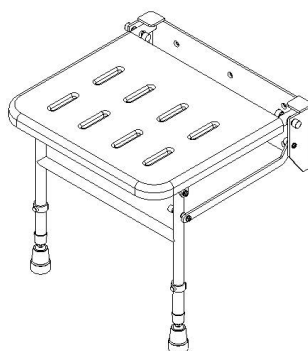

Wall mounted shower seat with legs - Padded

Code
SHSEAT201

Description
Wall mounted shower seat with legs - padded

- Features**
- Non-corrosive aluminum and stainless steel frame
 - Padded seat
 - Durable clip-on moulded plastic seat
 - Height adjustable, E-clip for 25mm increments
 - Foot thread for fine adjustment
 - 190kg max rated load

Pad for seat and back rest is 20mm thick