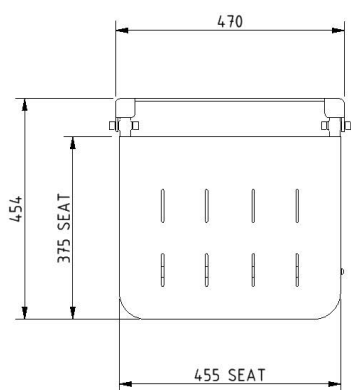

Wall mounted shower seat with legs - Padded

Code
SHSEAT201

Description
Wall mounted shower seat with legs - padded

- Features**
- Non-corrosive aluminum and stainless steel frame
 - Padded seat
 - Durable clip-on moulded plastic seat
 - Height adjustable, E-clip for 25mm increments
 - Foot thread for fine adjustment
 - 190kg max rated load

Pad for seat and back rest is 20mm thick