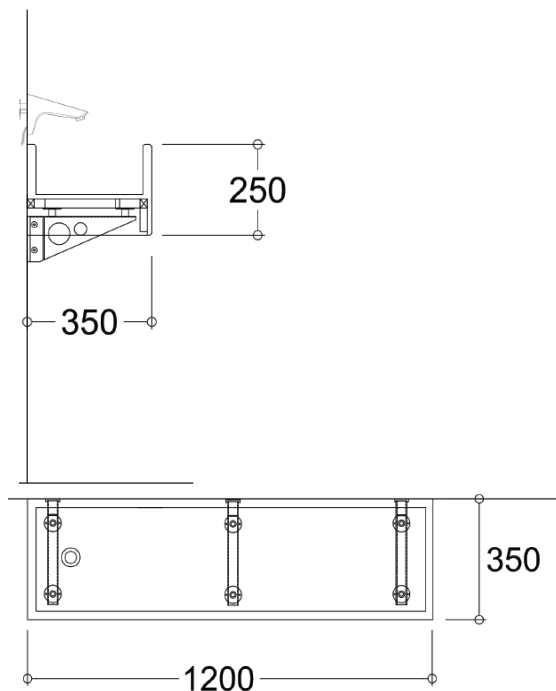

SanCeram 1200mm Washtrough

Code
SCTR102

Description

SanCeram 1200mm long solid surface washtrough for deck mounted taps.

Features

- Strong, robust and repairable material.
- Single left handed waste outlet point.
- Ideal for two tap stations.
- Designed for wall mounted installation.

Product Options

SCTR101: SanCeram 1200mm washtrough for wall mounted taps.

Associated Items required:

0600220: Cantilever brackets for wall mounted tap profile trough (3 required)

Trap Options

C10R: 1 ½" resealing plastic bottle trap

Waste Options

TSWC109: 1 ½" strainer waste 80mm, unslotted

Material

Solid Surface

Finish

Alpine White

Size

SCTR101: 1200 x 350 x 250mm

SCTR102: 1200 x 530 x 250mm

SCTR101: For Wall Mounted Taps

SCTR102: For Deck Mounted Taps