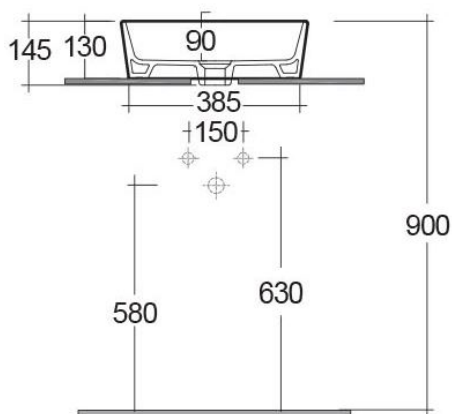

TSWC106: 1 1/4" plug and chain waste, unslotted

TSWC108: 1 1/4" click clack waste, unslotted

TSWC121: 1 1/4" ceramic topped click clack waste, unslotted

Material

Vitreous china to BS 3402

Finish

Alpine White

Size

420 x 420 x 130mm

Weight

9 kg

Dimensions: All dimensions in mm tolerance $\pm 5\%$ for below 200mm and $\pm 3\%$ for above 200mm.