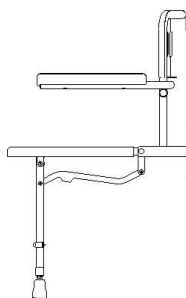

Wall mounted shower seat with back, arms and legs - Padded

Code

SHSEAT202

Description

Wall mounted shower seat with back, arms and legs - padded

Features

- Non-corrosive aluminum and stainless steel frame
- Padded fold down arm rests
- Padded back rest and seat
- Durable clip-on moulded plastic seat
- Height adjustable, E-clip for 25mm increments
- Foot thread for fine adjustment
- 190kg max rated load

Pad for seat and back rest is 20mm thick