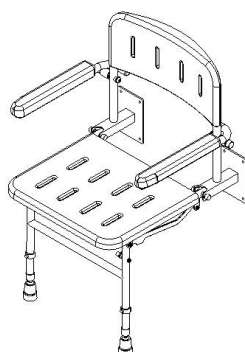

Wall mounted shower seat with back, arms and legs - Padded

Code

SHSEAT202

Description

Wall mounted shower seat with back, arms and legs - padded

Features

- Non-corrosive aluminum and stainless steel frame
- Padded fold down arm rests
- Padded back rest and seat
- Durable clip-on moulded plastic seat
- Height adjustable, E-clip for 25mm increments
- Foot thread for fine adjustment
- 190kg max rated load

Pad for seat and back rest is 20mm thick