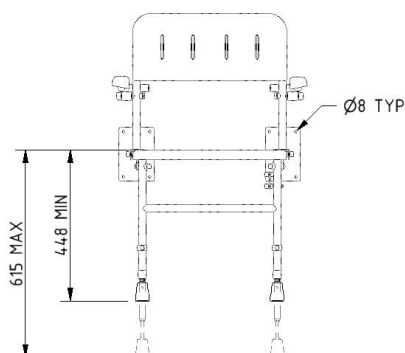

Wall mounted shower seat with back, arms and legs - Padded

Code

SHSEAT202

Description

Wall mounted shower seat with back, arms and legs - padded

Features

- Non-corrosive aluminum and stainless steel frame
- Padded fold down arm rests
- Padded back rest and seat
- Durable clip-on moulded plastic seat
- Height adjustable, E-clip for 25mm increments
- Foot thread for fine adjustment
- 190kg max rated load

Pad for seat and back rest is 20mm thick