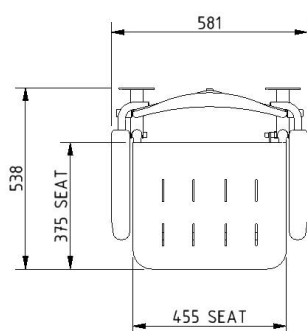

Wall mounted shower seat with back, arms and legs - Padded

Code

SHSEAT202

Description

Wall mounted shower seat with back, arms and legs - padded

Features

- Non-corrosive aluminum and stainless steel frame
- Padded fold down arm rests
- Padded back rest and seat
- Durable clip-on moulded plastic seat
- Height adjustable, E-clip for 25mm increments
- Foot thread for fine adjustment
- 190kg max rated load

Pad for seat and back rest is 20mm thick