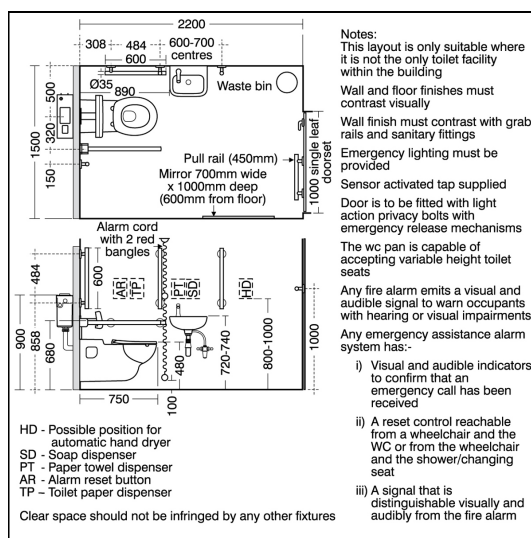

Doc M Sensorflow 21 Wall Hung Pack RH

ILLUSTRATED

S6987 Doc M contour 21 and Sensorflow 21 wall mounted right hand pack, sensor tap and TMV3 thermostatic valve, rimless WC pan and support brackets, Conceala water saving delay fill 4.5litre Sensorflow cistern, hinged support rail and toilet roll holder

ILLUSTRATED PRODUCT DETAILS

Weights

S6987 69.65 KG

Finishes

S6987  Chrome (AA)

Materials

S6987 Mixed Material

Standards

Vitreous china to BS 3402.

Special Notes

Doc M packs are available both right and left hand corner arrangement, the washbasin in the pack is handed so the tap is positioned closest to the seated user. Supplied with layout drawings, detailing the fixing positions necessary for Doc M compliance