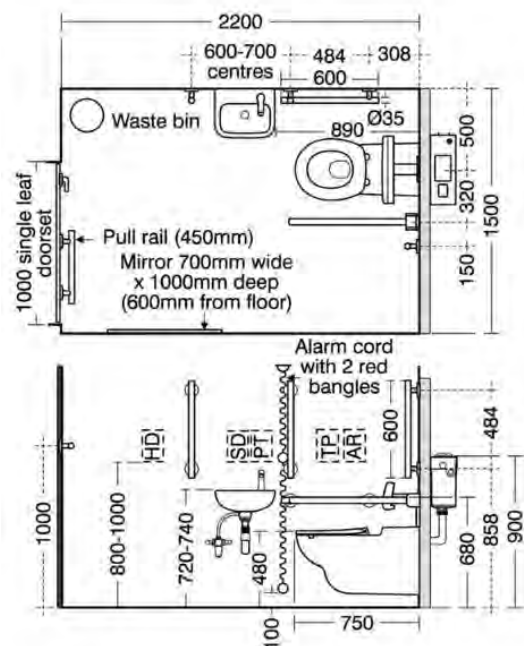

SCDMWHRSC: SanCeram Sensor Wall Hung WC Doc M Pack - Right Hand, Chrome

SCDMWHRSSS: SanCeram Sensor Wall Hung WC Doc M Pack - Right hand, Stainless Steel

SanCeram Sensor Wall Hung WC Doc M Pack - Right Handed

Code

SCDMWHR(S)S(C)

Description

Complete Doc M compliant WC pack in one box

Pack includes:

- Wall Hung WC
- White Seat only
- Wall Hung WC Mounting Brackets
- Concealed Sensor Flush Cistern
- LHTH Wash Hand Basin
- Strainer Waste
- Modern Metal Bottle Trap
- Sensor Tap - Battery Powered
- 15mm TMV3 Valve
- 1 x 450mm Straight Grab Rail
- 4 x 600mm Straight Grab Rail
- 1 x 800mm Hinged Grab Rail
- 1 x Metal Back Rest

Features

- Grab rails supplied Chrome or Polished Stainless Steel
- Co-ordinating back rest in Metal
- Suitable for all sectors excluding healthcare

Product options:

SCDMWHRSSS: Stainless Steel*

SCDMWHRSC: Chrome*