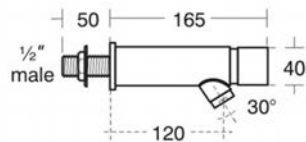

Armitage Shanks Avon Push Button Self-closing Bib Tap

Stock Code: S7241AA

The Armitage Shanks Avon Push Button Self-closing Bib Tap is ideal to reduce water consumption and avoid accidental flooding.

- Simple press action operation
- Self-closing design ensures taps are not left running
- 3.7 ltr/min flow regulator included for water saving
- Wall mounted