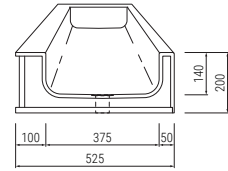

T3: Flat bottomed trough with tap deck

Solid Surface Wash Troughs

Profiles

Solid Surface Wash Troughs With Tap Decks: