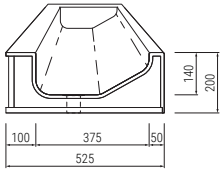

Solid Surface Wash Troughs

Profiles

Solid Surface Wash Troughs With Tap Decks:

T1: Sloping trough with tap deck