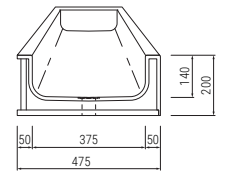

T4: Flat bottomed trough without tap deck

Solid Surface Wash Troughs Without Tap Decks: