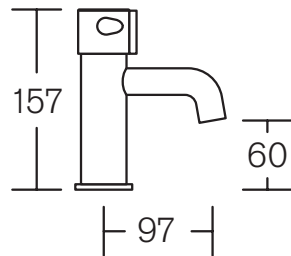

Whether you are a SEN school looking for easy to use Toggle Taps, a primary school looking for Self Closing Taps to ensure there is no accidental flooding, or a college looking for Sensor Taps to ensure maximum user hygiene, we have a solution for you. We have options that are WRAS approved and those that will save you water and money. [Our full Brassware range and lead times can be viewed online here.](#)

SanCeram Basin Mounted Self-closing Mixer Tap

Stock Code: SCBW106

Our SanCeram Basin Mounted Self-closing Mixer Tap offers easy press action operation with temperature control and the automatic shut off helps to save water.

- Easy operation handle to adjust temperature
- Self-closing function reduces water wastage and helps avoid accidental flooding
- Water saving with a 15 second (± 3 sec) flow time at 1 bar pressure
- Supplied with flexi tails
- DDA Compliant