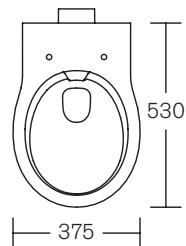

Armitage Shanks Contour 21+ Back to Wall Rimless Toilet Pan

Stock Code: S0439HY

The Armitage Shanks Contour 21+ Back to Wall Rimless Toilet Pan offers a hygienic, water efficient toilet - ideal for school, college and university washrooms.

- Rimless technology for increased hygiene and reduced water consumption
- Anti-microbial glaze with hydrophilic properties
- Raised outlet for multiple installations
- Manufactured from high quality vitreous china to BS 3402
- Meets all BS EN 997:2018