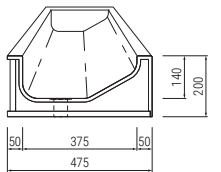

Solid Surface Wash Troughs Without Tap Decks:

T2: Sloping trough without tap deck