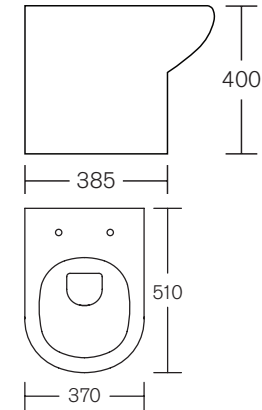

SanCeram Chartham Back to Wall Toilet Pan

Stock Code: CHWC102

Our SanCeram Chartham Back to Wall Toilet Pan is a great all-rounder suitable for schools, through to colleges and universities.

- Standard height, 400mm from floor to rim
- Durable, robust modern style
- Sleek smooth lines allow for easy cleaning
- Manufactured from high quality vitreous china to BS 3402
- Meets all BS EN 997:2018