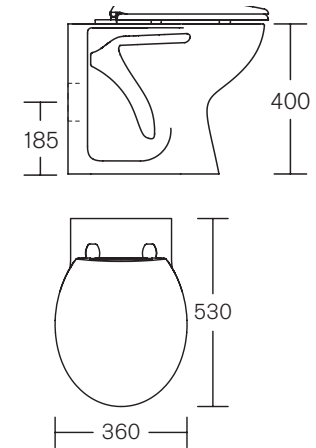

Armitage Shanks Sandringham 21 Back to Wall Toilet Pan

Stock Code: E897401

Our Armitage Shanks Sandringham 21 Back to Wall Toilet Pan is a great all rounder suitable for most education washrooms.

- Standard height and projection
- Suitable for use in student and teacher washrooms
- Open rim flush with horizontal outlet
- Manufactured from high quality vitreous china to BS 3402
- Meets all BS EN 997:2018