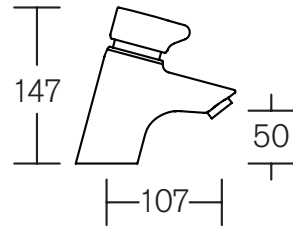

Armitage Shanks Avon 21 Press Action Mixer Tap

Stock Code: B8263AA

The Armitage Shanks Avon 21 Press Action Mixer Tap offers easy press action operation and is suitable for use in schools for all ages.

- Simple press action operation
- Self-closing design reduces water wastage
- Temperature adjustment
- 3.7 ltr/min flow regulator included for water saving
- Adjustable timed shut off