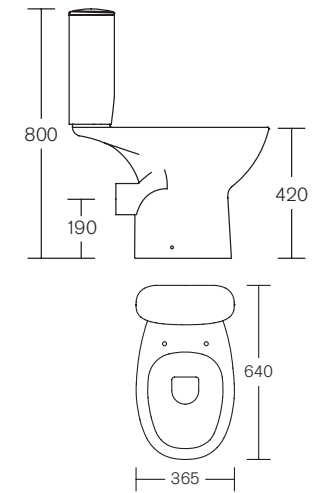

Our SanCeram Chartham Close Coupled toilet pan, dual flush push button cistern and soft close seat and cover comes in one convenient pack.

- 6/3ltr dual flush push button cistern
- 4.5ltr effective flush volume
- Sleek easy to clean design
- Standard height and projection pan with open rim design
- Manufactured from high quality vitreous china to BS 3402

- 6/4ltr dual flush push button cistern
- 4.5ltr effective flush volume
- Rimless technology for water saving and increased hygiene
- Comfort height and projection pan with open rim design
- Manufactured from high quality vitreous china to BS 3402