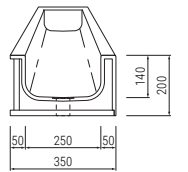

T4S: Slim flat bottomed trough without tap deck

Solid Surface Wash Troughs Without Tap Decks: