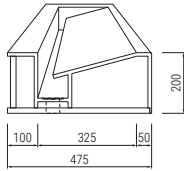

T5: Concealed waste trough with tap deck

Solid Surface Wash Troughs

Profiles

Solid Surface Wash Troughs With Tap Decks: