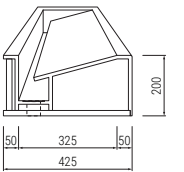

T6: Concealed waste trough without tap deck

Solid Surface Wash Troughs Without Tap Decks: