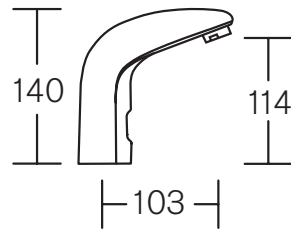

SanCeram Deck Mounted Sensor Tap

Stock Code: SCBW119

Our SanCeram Deck Mounted Sensor Tap delivers water without touch, perfect for education washrooms of all ages to ensure hygiene and water efficiency.

- Hygienic no touch, with proximity sensor built into tap
- 24 hour built in hygiene flush to prevent stagnation
- Adjustable sensor range
- Battery powered, ideal for retro fit projects (mains transformer available)
- 6 ltr/min flow regulator included for water saving
- DDA Compliant