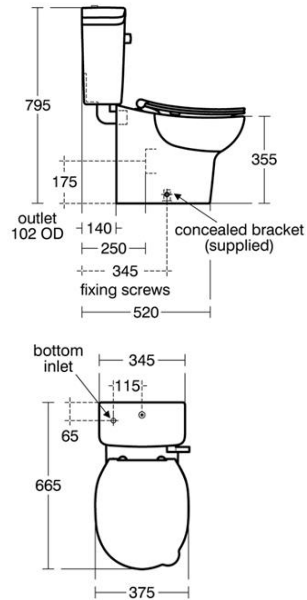

Armitage Shanks Contour 21 Splash Schools 355mm Close Coupled Toilet Stock Code: S312501

The Armitage Shanks Contour 21 Splash Schools 355mm Close Coupled Toilet has been specifically designed for nursery and primary aged children.

- Rimless toilet for increased hygiene and water saving
- Cistern sold separately for close couple installation; Contour 21 Splash Schools Close Coupled 4/2.6 Litre Cistern, Dual Flush Lever - Stock Code: S326001
- Manufactured from high quality vitreous china to BS 3402
- Product option: Contour 21 Splash Schools 305mm Close Coupled Toilet - Stock Code: S312201