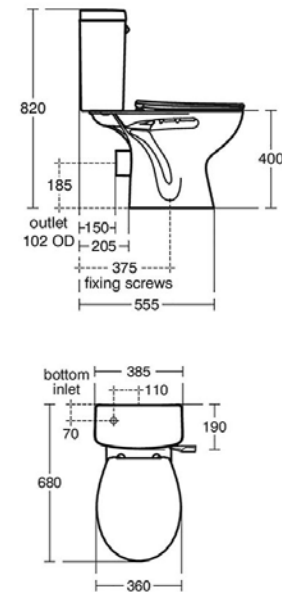

Armitage Shanks Sandringham 21 Close Coupled Toilet Pan Stock Code: E896301

The Armitage Shanks Sandringham 21 Close Coupled Toilet Pan offers a water efficient solution with a lever flush for easy operation ideal for schools.

- Water efficient
- Cistern sold separately for close couple installation; Sandringham 21 Close Coupled 6 or 4 Litre Cistern - Stock Code: E896801
- Manufactured from high quality vitreous china to BS 3402
- Cistern option: Sandringham 21 Close Coupled Delay Fill 4/2.6 Litre Cistern with Push Button - Stock Code: S304701