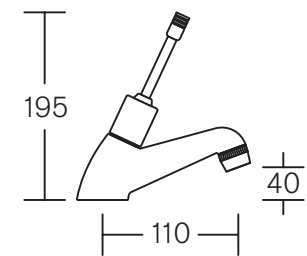

SanCeram Self-closing Toggle Tap

Stock Code: SCBW107

Our SanCeram Self-closing Toggle Tap for pre-mixed water is extremely easy to operate with little to no force, ideal for nurseries and SEN schools.

- Easy, smooth toggle lever operation
- Multi-directional toggle ideal for use in early years settings
- Self-closing function reduces water wastage
- Water saving with a 15 second (± 3 sec) flow time at 3 bar pressure
- DDA Compliant