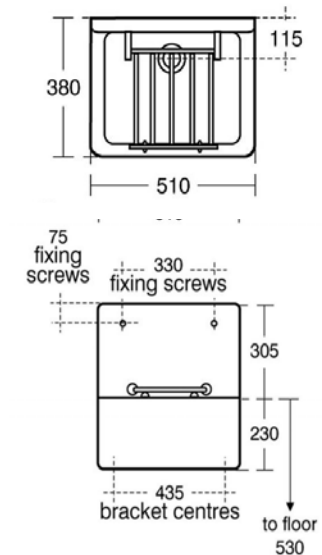

Armitage Shanks Alder Heavy Duty Cleaners Sink

Stock Code: S590001

The Armitage Shanks Alder Heavy Duty Cleaners Sink with high splash back and bucket grating has been designed for use in janitorial areas.

- Includes high built in splash back and fitted stainless steel bucket grating
- Compatible with wall mounted taps for use in cleaners areas
- Stainless steel legs and brackets available separately