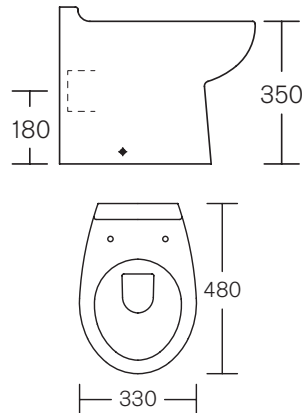

**SanCeram Shenley Back to Wall 350 Toilet Pan**

Stock Code: SHWC101

Our SanCeram Shenley Back to Wall Toilet Pan is the ideal height for young children, to encourage and support independent use.

- Low height, 350mm from floor to rim, ideal for use in early years education settings
- Suitable for pre-schools to help support children with toilet training
- Sleek smooth lines allow for easy cleaning
- Manufactured from high quality vitreous china to BS 3402
- Meets all BS EN 997:2018