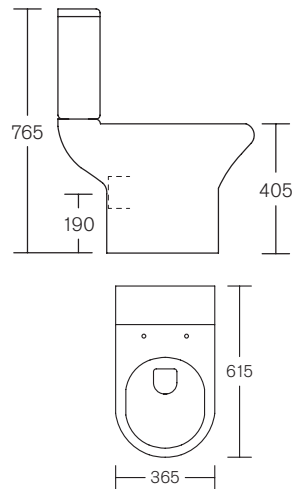

SanCeram Chartham Close Coupled Toilet Pack

Stock Code: CHWC108

Our SanCeram Chartham Close Coupled toilet pan, dual flush push button cistern and soft close seat and cover comes in one convenient pack.

- 6/3ltr dual flush push button cistern
- 4.5ltr effective flush volume
- Sleek easy to clean design
- Standard height and projection pan with open rim design
- Manufactured from high quality vitreous china to BS 3402