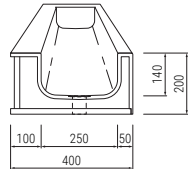

T3S: Slim flat bottomed trough with tap deck

Solid Surface Wash Troughs

Profiles

Solid Surface Wash Troughs With Tap Decks: