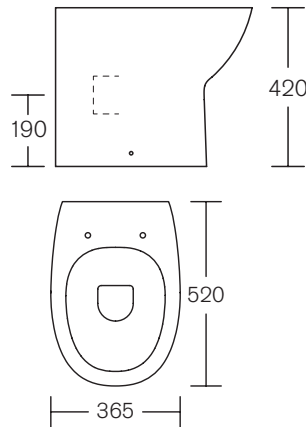

SanCeram Chartham Beyond Back to Wall Rimless Toilet Pan

Stock Code: CHWC121

Our Chartham Beyond Back to Wall Rimless Toilet Pan has a clean and sleek design that will fit into any education washroom.

- Ultra sleek easy to clean design
- Rimless flush design gives bacteria nowhere to hide
- Rimless technology offers an effective silent flush using less water
- Standard height and projection pan
- Manufactured from high quality vitreous china to BS 3402
- Meets all BS EN 997:2018