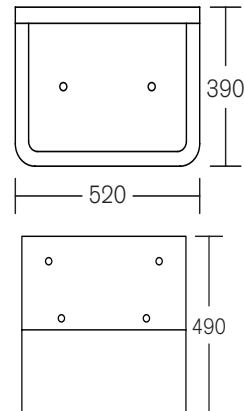

Cleaners Sinks

Our durable and practical Cleaners Sinks from SanCeram and Armitage Shanks are ideal for janitorial use in schools, colleges and universities. Initially designed for the filling up of mop buckets, with a high splash back for the disposal of dirty water, Cleaners Sinks are versatile products that can be used throughout all education establishments. [Our full range of Cleaners Sinks and lead times can be viewed online here.](#)

SanCeram Chartham Cleaners Sink

Stock Code: CHSK101

Our SanCeram Chartham 520mm fireclay Cleaners Sink with 250mm high back, is hardwearing and perfect for use in Schools, particularly in Caretakers areas.

- High built in splash back
- Compatible with wall mounted taps for use in cleaners areas
- Hinged bucket grate available separately
- Stainless steel legs and brackets available separately