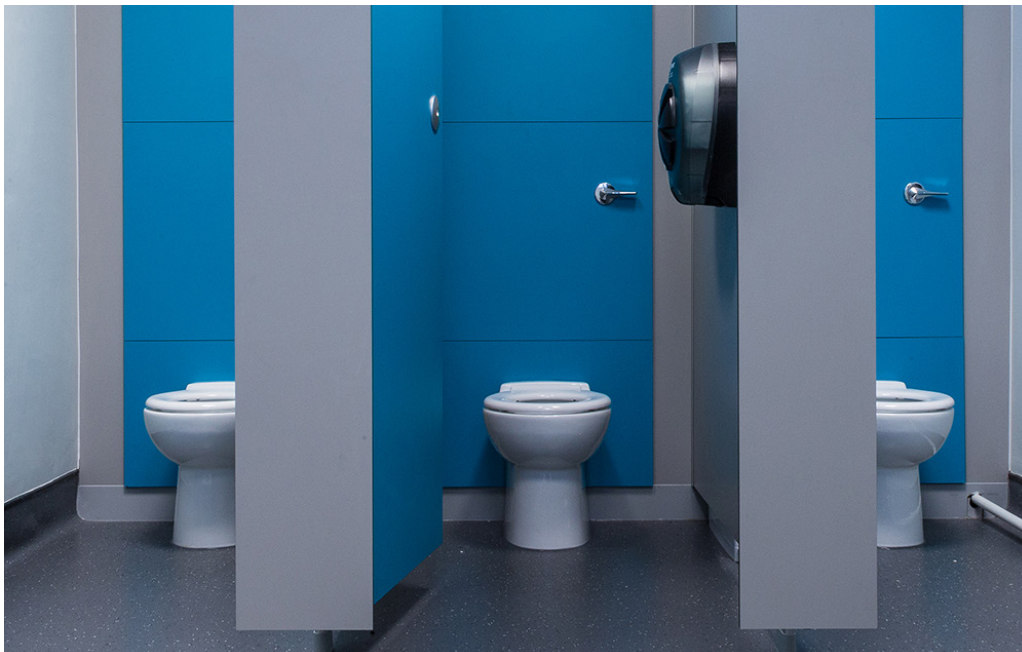

Products:

- SanCeram Chartham Semi-Recessed Basin
- Deva Pair of Short Lever Basin Taps
- SanCeram 1 ¼" Strainer Waste, Slotted
- SanCeram Shenley Back to Wall 350 Toilet Pan
- Tyde Concealed Dual Flush Cistern with Lever

The Contractor: Sanderson Building Services Ltd

"We are very happy with the SanCeram sanitaryware items provided. In particular the low height toilets as they ensure that the children, especially the early years can use them independently and comfortably." **Helen Johnson, School Business Manager.**