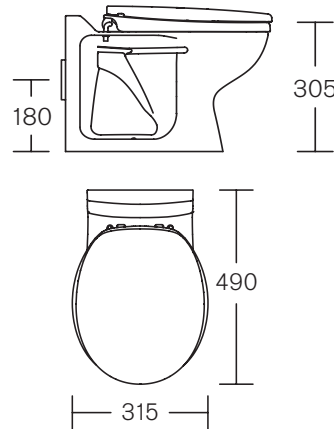

Armitage Shanks Contour 21 Schools 305 Back to Wall Toilet Pan

Stock Code: S304601

The Armitage Shanks Contour 21 Schools 305 Back to Wall Toilet Pan is ideal as a preschool toilet for young children.

- Low level toilet; 305mm from floor to rim, suitable for use in pre-schools
- Ideal to help support children with toilet training
- Open rim design
- Manufactured from high quality vitreous china to BS 3402
- Meets all BS EN 997:2018
- Product option: Contour 21 Schools 355 Back to Wall Toilet Pan - Stock Code: S304701