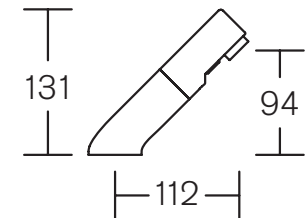

Armitage Shanks Sensorflow 21 Compact Deck Mounted Tap - Mains Powered

Stock Code: A4852AA

The Armitage Shanks Sensorflow 21 Compact Deck Mounted Tap is mains powered and designed to help improve user hygiene.

- Hygienic no touch operation, with proximity sensor built into tap
- Automatic shut off helps reduce accidental flooding
- Product option: Sensorflow 21 Compact Mixer Link - Stock Code: A4853AA
  Sensorflow 21 Compact Mixer Battery Powered - Stock Code: A4851AA
- 3.7 ltr/min flow regulator included for water saving