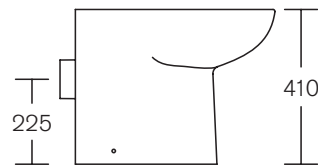

Armitage Shanks Contour 21+ Back to Wall Rimless Toilet Pan

Stock Code: S0439HY

The Armitage Shanks Contour 21+ Back to Wall Rimless Toilet Pan offers a hygienic, water efficient toilet - ideal for school, college and university washrooms.

- Rimless technology for increased hygiene and reduced water consumption
- Anti-microbial glaze with hydrophilic properties
- Raised outlet for multiple installations
- Manufactured from high quality vitreous china to BS 3402
- Meets all BS EN 997:2018